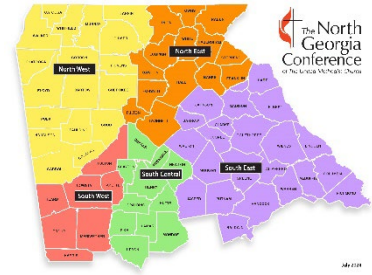

NORTH EAST DISTRICT

Banks, Dawson, Forsyth, Franklin*, Fulton*, Gwinnett, Habersham, Hall, Lumpkin, Rabun, Stephens, Towns, Union, and White Counties

District Superintendent Doug Gilreath
District Administrative Assistant Michele Lancaster
Regional Developer Minho Chung

Allen Temple UMC
Allens UMC
Antioch UMC Gainesville
Atlanta Bethany UMC
Bethel UMC Hall County
Bethelview UMC
Bethlehem UMC Buford
Birmingham UMC
Buford First UMC
Candler UMC
Cannon UMC
Clayton UMC
Cornelia UMC
Cumming First UMC
Dacula UMC
Dillard UMC
Duluth First UMC
Dunagan Chapel UMC
First UMC of Union County
Flowery Branch UMC
Fountain Of Love UMC
Gainesville First UMC
Grace UMC Clarkesville
Grayson UMC
Hamilton Mill UMC
Harmony Grove UMC Lilburn

Hiawassee UMC
Hopewell UMC Cumming
Hopewell UMC Murrayville
Johns Creek UMC
Lanier UMC
Lawrenceville First UMC
Level Creek UMC
McEver Road UMC
McKendree UMC
Midway UMC Alpharetta
Mossy Creek UMC
Mountain Park UMC
Mt Carmel UMC Norcross
New UMC Dahlonega
New Hope UMC Gainesville
New Prospect UMC Buford
North Springs UMC
Northbrook UMC
Oakwood UMC
Pleasant Grove Cumming
Pleasant Grove Dahlonega
Pleasant Hill UMC Gillsville
Prospect UMC Lawrenceville
Rock Springs UMC
Roswell UMC
Salem UMC Dawsonville

Shady Grove UMC Union Co.
Sharon Community UMC
Sharp Memorial UMC
Simpsonwood UMC
South Bend UMC
St Paul UMC Summit Street
St Paul UMC Washington St
Sugarloaf UMC
Suwanee First UMC
Suwanee Worship Center
Tallulah Falls UMC
The Korean Church of Atlanta
The Nett UMC
Travis Chapel UMC
Trinity Korean UMC
Trinity UMC Clermont
Winters Chapel UMC
Zion UMC Korean
Zoar UMC

*Note that Fulton County and Franklin County span district lines