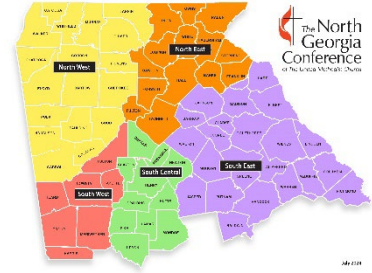

SOUTH CENTRAL DISTRICT

Butts, Clayton, Dekalb, Henry, Jasper, Lamar, Monroe, Newton, Pike, Rockdale, Spalding, and Upson Counties

District Superintendent Michael McQueen
District Administrative Assistant Mozelle Mitchell
Regional Developer Heather Jallad

Alcovy UMC
Allen Memorial UMC Oxford
Andrews Chapel UMC
Antioch UMC Thomaston
Barnesville First UMC
Barrow Chapel UMC
Bentley Hill UMC
Brookhaven UMC
Cedar Grove UMC DeKalb Co.
Chamblee First UMC
Clarkston UMC
Clifton UMC
Columbia Drive UMC
County Line UMC Ellenwood
County Line UMC Griffin
Covington First UMC
Covington Mill UMC
Crossroads UMC
Decatur First UMC
Dunwoody UMC
East Lake UMC
Eastside UMC
Ebenezer UMC Conyers
Embry Hills UMC
Fairview UMC Forsyth
Faith UMC Griffin
Flat Shoals UMC
Flippen UMC
Flovilla UMC
Forest Park UMC
Free Liberty UMC
Fuller's Chapel UMC Zebulon
Gaithers Chapel UMC

Glen Haven UMC
Glenn Memorial UMC
Grace UMC Covington
Grace UMC Forsyth
Green Mount UMC
Griffin First UMC
Hampton UMC
Haven Chapel UMC
Hopewell UMC Forsyth
Jackson First UMC
Jenkinsburg UMC
Jonesboro First UMC
Juliette UMC
Kelley Chapel UMC
Kincaid UMC Griffin
Kings Memorial UMC
Kingswood UMC
Kynette UMC
Lawrenceville Road UMC
Lithonia First UMC
Locust Grove UMC
Lovejoy UMC Clayton County
Lovejoy UMC Newton County
Marvin UMC Barnesville
McDonough First UMC
Milner UMC
Monticello First UMC
Morrow First UMC
Mt Bethel UMC McDonough
Mt Pleasant UMC Social Cir
Mt Zion UMC Ellenwood
Mt Zion UMC Smarr
Neighborhood UMC

New Wardell UMC
North Decatur UMC
Northwoods UMC
Oak Grove UMC Decatur
Ousley UMC
Philadelphia UMC Conyers
Red Oak UMC Stockbridge
Redan UMC
Rex UMC
Richard's Chapel UMC
Riverdale First UMC
Robert's Chapel UMC
Rock Chapel UMC
Rocky Mount UMC
Rust Chapel UMC Oxford
Salem UMC Covington
Searcy Memorial UMC
Shiloh UMC Lovejoy
Spring Hill UMC
STAR Community UMC
Stockbridge First UMC
Stone Mountain First UMC
Sunnyside UMC
Trinity UMC Stockbridge
Tucker First UMC
Union Grove UMC
Unionville UMC
University Heights UMC
Vaughn UMC
Wesley Chapel Decatur
Wesley Chapel McDonough
Wesley Way UMC
Zebulon UMC Pike County