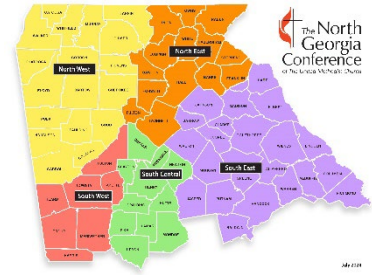

SOUTH WEST DISTRICT

Coweta, Fayette, Fulton*, Harris, Heard, Meriwether, and Troup Counties

District Superintendent Byron Thomas
District Administrative Assistant Denise Wilson
Regional Developer Keya Hillman

Allen Lee Memorial UMC
Andrews Chapel UMC
Ariel Bowen UMC
Atlanta First UMC
Ben Hill UMC
Bethel UMC Atlanta
Bethel UMC Troup
Bethlehem UMC Atlanta
Brooks UMC
Burks Chapel UMC
Burns UMC
Calvary UMC Atlanta
Cascade UMC
Central UMC Atlanta
Clark UMC
Cliftondale UMC
Cokes Chapel UMC
College Park First UMC
Connections at Metropolitan
Cornerstone UMC
Dodd Sterling UMC
East Point First Mallalieu
Fairburn UMC
Fayetteville First UMC
Fort Street UMC
Friendship Community UMC
Hapeville First UMC
Haralson UMC
Harris Chapel UMC

Hartford UMC
Haygood Memorial UMC
Headland Heights UMC
Heard Wesley UMC
Hogansville First UMC
Hoosier Memorial UMC
Hopewell UMC Tyrone
Impact UMC
Inman Park UMC
Inman UMC
Jones Hill UMC
Keeney Memorial UMC
LaGrange First UMC
Laster Chapel UMC
Leete Hill UMC
Long Cane UMC
Louise UMC
Lovejoy Memorial UMC
Luthersville UMC
Merrill Chapel UMC
Moreland UMC
Mt Carmel UMC Newnan
Mt Gilead UMC Atlanta
Mt Olive UMC
New Hope UMC Fayette Co.
New Hope UMC Palmetto
New Spirit UMC
Newnan Chapel UMC
Newnan First UMC
Northside UMC

Owl Rock UMC
Palmetto First UMC
Peachtree City UMC
Peachtree Road UMC
Pine Mountain UMC
Poplar Spring UMC Atlanta
Rico UMC Palmetto
Rivertown UMC
Roe Chapel UMC
Rust Chapel UMC Greenville
Sandy Springs UMC
Senoia UMC
Smith Chapel UMC Pine Mtn
Smith UMC
St James UMC Atlanta
St Mark UMC Atlanta
St Mark UMC Fairburn
St Mary UMC
St Paul UMC Atlanta
St Paul UMC Pine Mountain
Trinity UMC Atlanta
Union Chapel UMC LaGrange
Wadley Chapel UMC
Warm Springs UMC
Warren Memorial UMC
Warren Temple UMC
Wesley UMC Newnan
West Point First UMC
White Plains UMC
Wilson Chapel UMC

*Note that Fulton County spans district lines