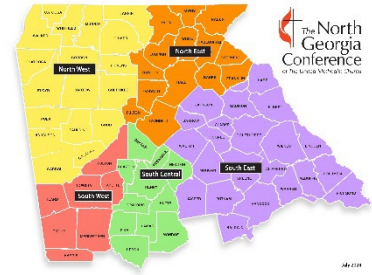

NORTH WEST DISTRICT

Bartow, Carroll, Catoosa, Chattooga, Cherokee, Cobb, Douglas, Fannin, Floyd, Gilmer, Gordon, Haralson, Murray, Paulding, Pickens, Polk, Walker, and Whitfield Counties

District Superintendent Jessica Terrell
District Administrative Assistant Josie Hickom
Regional Developer Ash McEuen

Acworth UMC
Alexander Chapel UMC
Austell First UMC
Bascomb UMC
Bethany UMC Smyrna
Boynton UMC
Bremen First UMC
Bright Star UMC Douglasville
Calhoun First UMC
Cartecay UMC
Cassville UMC
Cave Spring UMC
Cedar Grove UMC Walker Co
Chubb Chapel UMC
Community First UMC
Concord UMC Carrollton
Cosmopolitan UMC
Dallas First UMC
Dalton First UMC
District Line UMC
Douglas Street UMC
Douglasville First UMC
East Cobb UMC Marietta
Ellijay First UMC
Epworth UMC Fannin County
Fairview UMC Ft Oglethorpe
Fields Chapel UMC
Floyd Springs UMC
Fullers Chapel UMC
Gates Chapel UMC
Golden Memorial UMC
Graysville UMC

**Note that Fulton County and Franklin County span district lines*

SOUTH EAST DISTRICT

Baldwin, Barrow, Clarke, Columbia, Elbert, Franklin, Greene, Hancock, Hart, Jackson, Lincoln, Madison, McDuffie, Morgan, Oconee, Oglethorpe, Putnam, Richmond, Taliaferro, Walton, Warren, and Wilkes Counties*

**Note that Fulton County spans district lines*