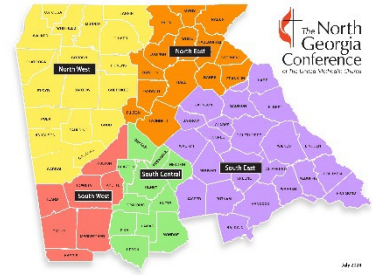

NORTH EAST DISTRICT

Banks, Dawson, Forsyth, Franklin, Fulton*, Gwinnett, Habersham, Hall, Lumpkin, Rabun, Stephens, Towns, Union, and White Counties*

District Superintendent Doug Gilreath
District Administrative Assistant Michele Lancaster
Regional Developer Minho Chung

Allen Temple UMC
Allens UMC
Antioch UMC Gainesville
Atlanta Bethany UMC
Bethel UMC Hall County
Bethelview UMC
Bethlehem UMC Buford
Birmingham UMC
Buford First UMC
Candler UMC
Cannon UMC
Clayton UMC
Cornelia UMC
Cumming First UMC
Dacula UMC
Dillard UMC
Duluth First UMC
Dunagan Chapel UMC
First UMC of Union County
Flowery Branch UMC
Fountain Of Love UMC
Gainesville First UMC
Grace UMC Clarkesville
Grayson UMC
Hamilton Mill UMC
Harmony Grove UMC Lilburn

**Note that Fulton County and Franklin County span district lines*

SOUTH EAST DISTRICT

Baldwin, Barrow, Clarke, Columbia, Elbert, Franklin, Greene, Hancock, Hart, Jackson, Lincoln, Madison, McDuffie, Morgan, Oconee, Oglethorpe, Putnam, Richmond, Taliaferro, Walton, Warren, and Wilkes Counties*

**Note that Fulton County spans district lines*